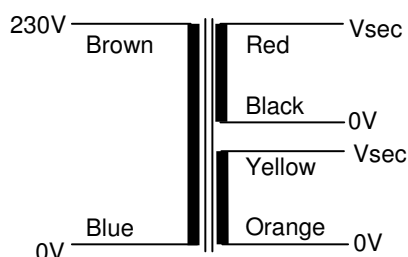

# Toroidal Transformer Data Sheet

Standard Power Transformers 160VA  
230V Primaries, Dual Secondaries

High quality open style toroidal transformers with a single 230V a.c. 50/60Hz primary winding..  
Twin secondary windings may be connected in series or parallel or used independently.

Primary: 230V @ 50/60Hz

Secondary: 2 x Vsec @ 80VA Each  
Suitable for Series/Parallel connection

Part Number	Full Load Vsec [V]	Rated Current per Sec [A]	No Load Vsec [V]	DC Resistance [Ohms] @ 25°C
0160P1-2-012	2 x 12	6.667	2 x 13.26	2 x 0.0909
0160P1-2-015	2 x 15	5.333	2 x 16.63	2 x 0.1469
0160P1-2-018	2 x 18	4.444	2 x 19.79	2 x 0.1974
0160P1-2-025	2 x 25	3.200	2 x 27.31	2 x 0.3772
0160P1-2-030	2 x 30	2.667	2 x 32.86	2 x 0.5638
0160P1-2-055	2 x 55	1.455	2 x 60.17	2 x 1.8566

**Standards** Approved to UL506 : File E215495  
Approved to EN61558 : KEMA Certificate 2060938  
Conforms to EN60065, VDE0550, BS415.

**Physical Data** Approximate Dimensions Diameter 105mm\*  
Height 42mm  
\* Measured away from leadout bulge; Allow extra 4mm at leads.  
Approximate Weight 1.50 Kg